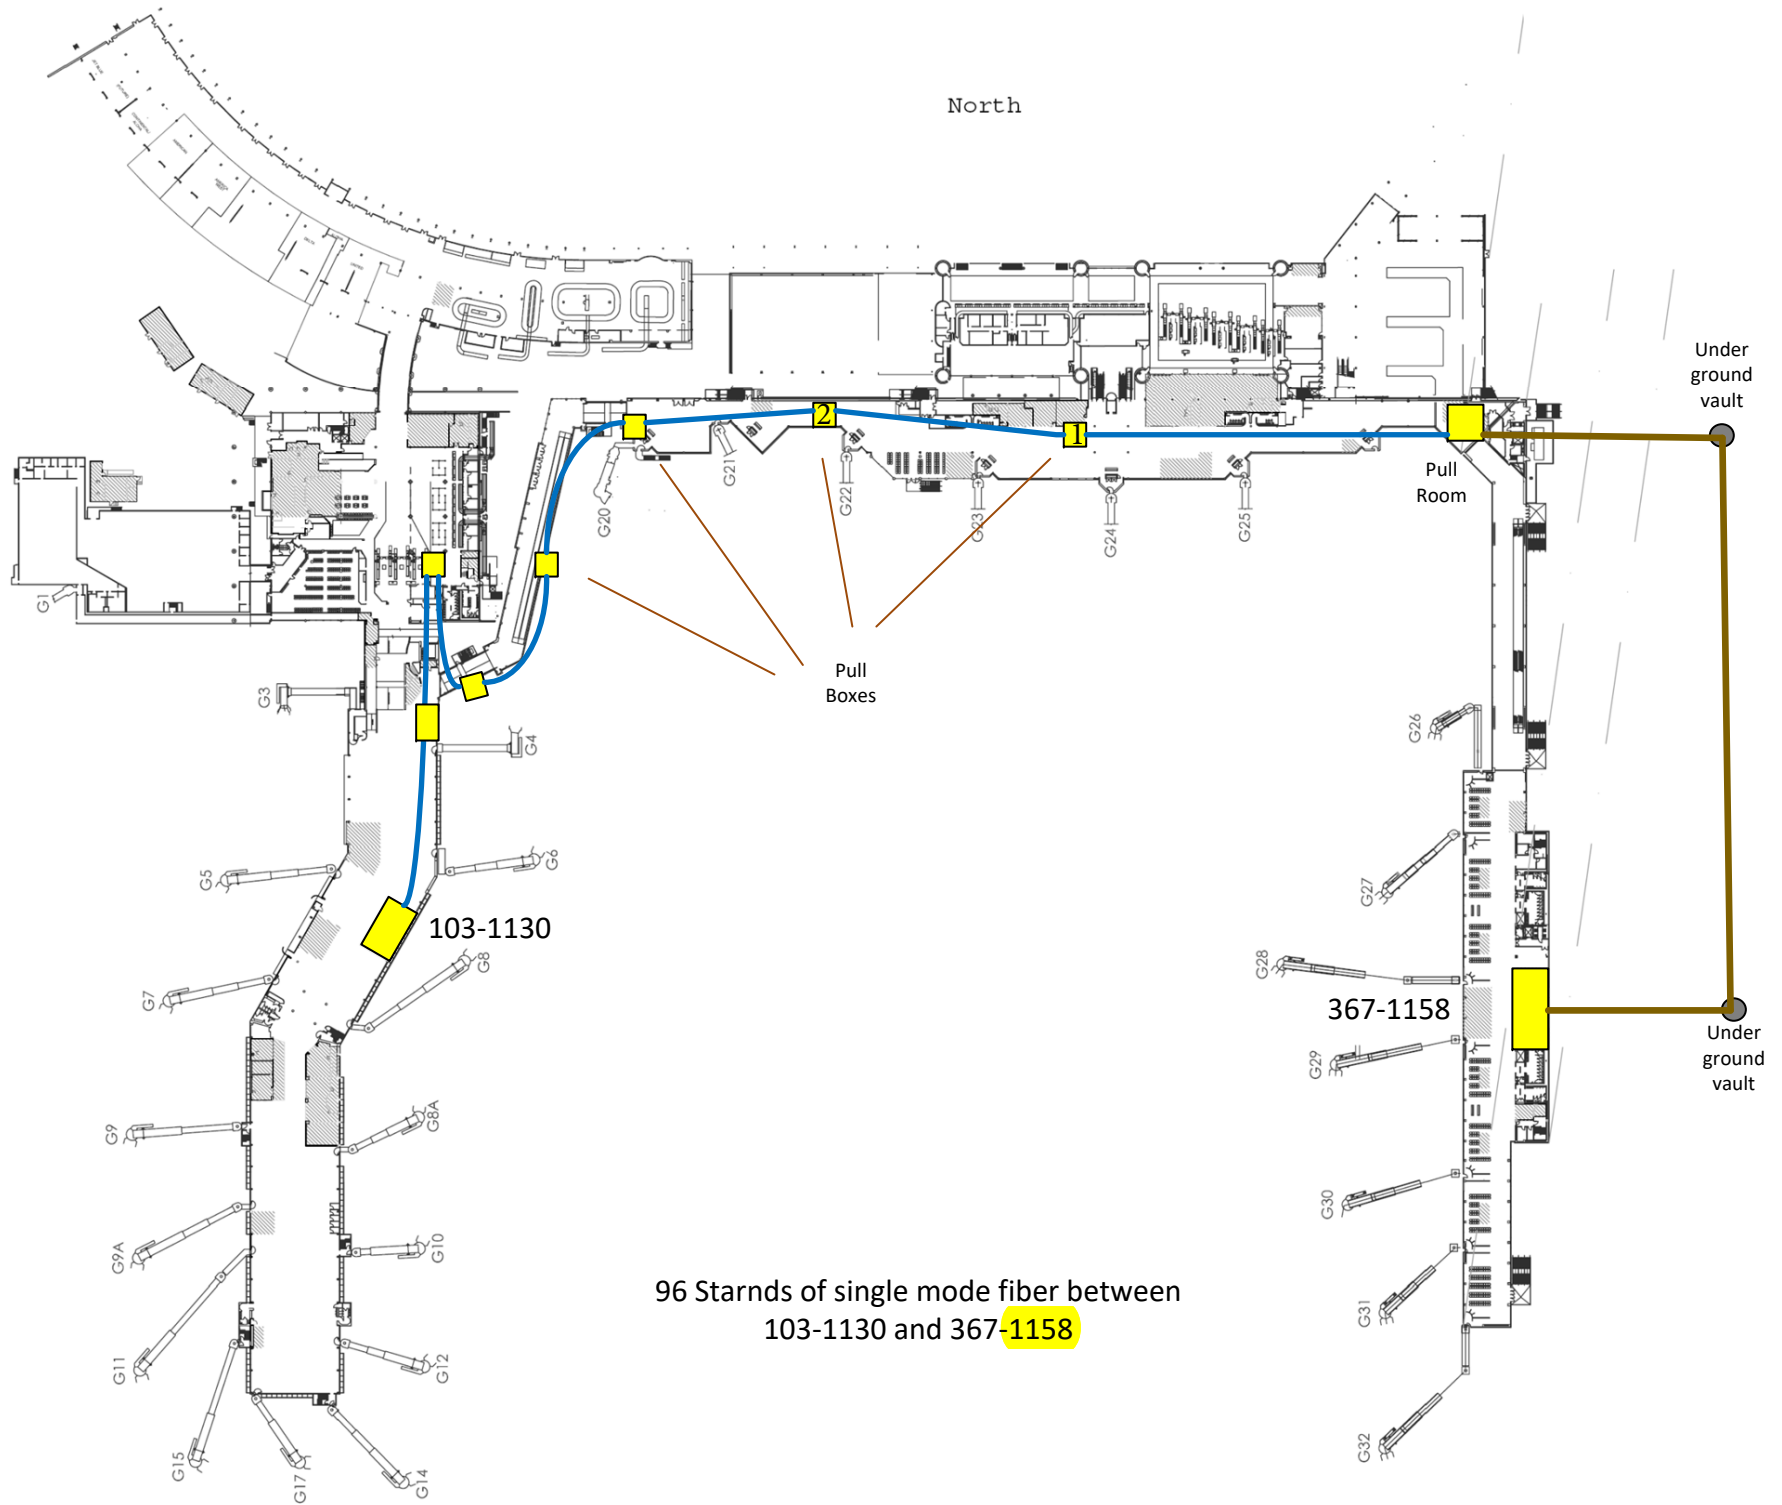

Purchasing Department
530 Water Street
Oakland, CA 94607

November 2, 2018

Fiber Path Map and Pull Box Pictures

Request for Quote: 18-19/03 INF – OAK Fiber Optic Cable Installation

The following pictures are two of the pull boxes along the path that was visited during the mandatory pre-quote site tour along with the picture of the pull box in the basement that was not covered due to hard hat requirement and a drawing showing the approximate path.

Picture 1: Inside of the first pull box after the pull room. (Marked "1" on the attached drawing)

Picture 2: Inside of the second pull box after the pull room. (Marked "2" on the attached drawing)

Picture 3: Unvisited Pull box in the Basement of M102 building.

North

Underground vault

Pull Room

Pull Boxes

103-1130

367-1158

Underground vault

96 Starnds of single mode fiber between 103-1130 and 367-1158