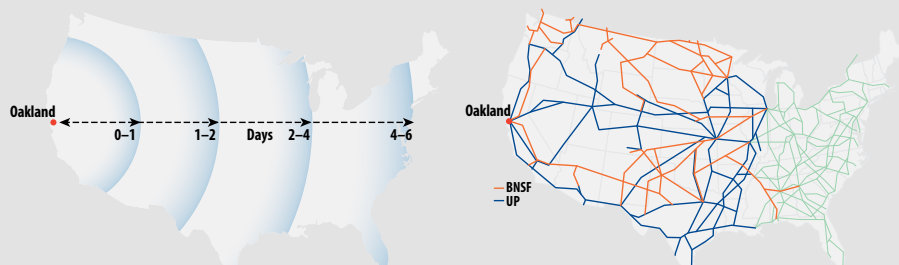

PORT OF OAKLAND

The Port of Oakland occupies over 20 miles on the mainland shore of San Francisco Bay, one of the finest natural harbors in the world. The port is a world-class international cargo transportation and distribution hub—a vital link between producers and consumers all over the world.

Oakland offers the best combination of efficiency, service, infrastructure, network, and transit time to give exporters and importers a strong competitive advantage. Agricultural commodities, raw materials, and manufacturing and technology products move to Asia with the fastest West Coast transit times. First-call vessel services speed finished goods from Asia to the Port of Oakland, which serves a megaregion of more than 14 million consumers. Its ready infrastructure and rail network moves intermodal cargo to and from major markets in the Midwest and East Coast.

Port of Oakland Facts

- 3rd-largest container port on the U.S. West Coast; 5th-busiest in the U.S.
- 7 modern, efficient and congestion-free terminals
- 771 acres of terminal facilities with 18 deepwater berths
- 36 cranes, 30 with post- or super post-Panamax capability
- 2+ million TEU annual throughput
- More than 28 ocean carriers serving port regularly; over 2,000 vessel calls annually
- U.S. \$41+ billion in traded goods transit through Oakland each year

The Oakland Advantage

Location

- Situated at the midpoint of the U.S. West Coast, with a mega-market of more than eight million consumers, it's only 4-10 hours away from major population centers in Seattle, Portland, Salt Lake City, Reno, Los Angeles, Las Vegas and Phoenix.
- Intermodal rail and truck connections reach more than 50% of the U.S. population within two days.