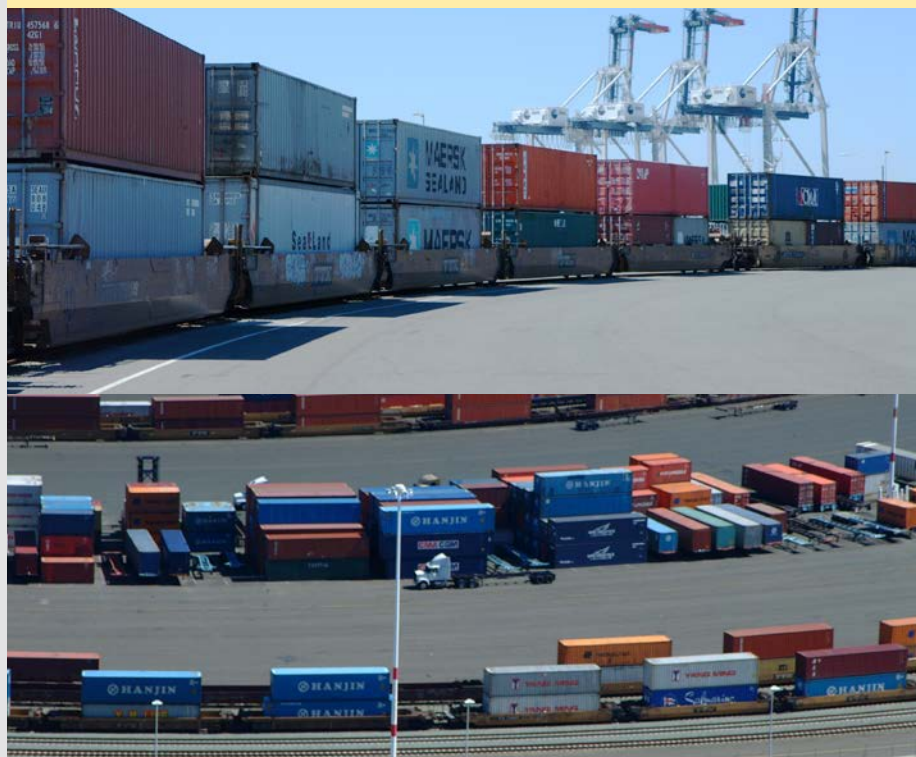

Oakland International Gateway

Union Pacific Railway

1408 Middle Harbor Rd.
Oakland, CA 94607
510 891 7669
www.uprr.com

Hours of Operation	0100–2400 Mon–Sun
Total Area	44.5 hectares / 110 acres
Parking Slots	2,800
Doublestack Car Spots	70
Truck Gates	12
Annual Lift Capacity	450,000